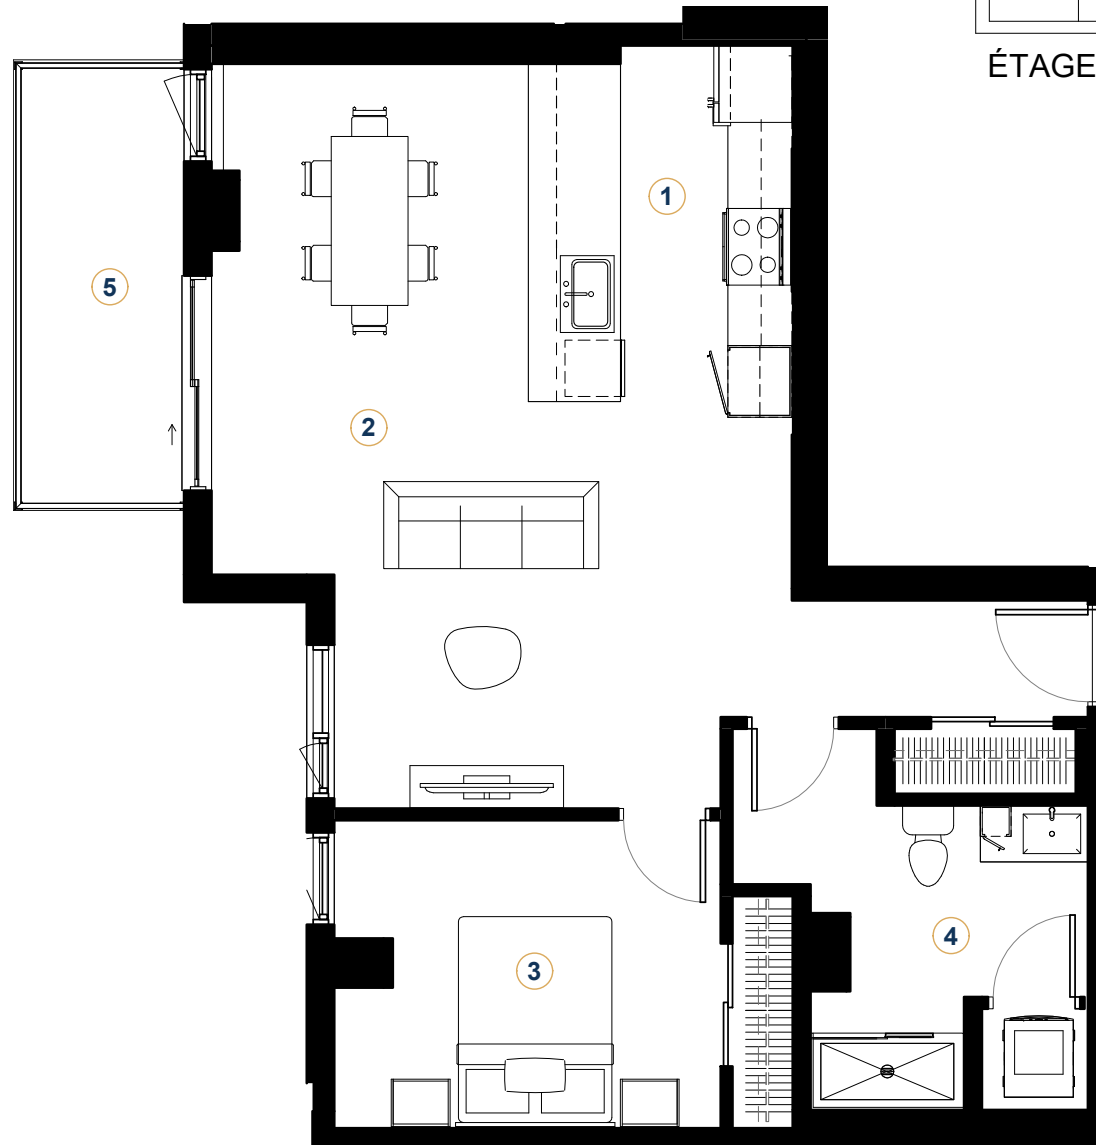

LIVEO

CONDOS LOCATIFS

3½

SUPERFICIE PI. CA. / AREA SQ. FT.

822 pi²

APPARTEMENTS / APARTMENTS

212-312-412-512-612-712-812-912-1012

- 1 CUISINE / KITCHEN
8'-7" X 12'-1"
- 2 SALLE À MANGER - SALON /
DINING ROOM - LIVING ROOM
10'-4" X 24'-10"
- 3 CHAMBRE / BEDROOM
14'-11" X 10'-0"
- 4 SALLE DE BAIN / BATHROOM
11'-7" X 9'-10"
- 5 BALCON / BALCONY
75.3 pi.2

ÉTAGE 2