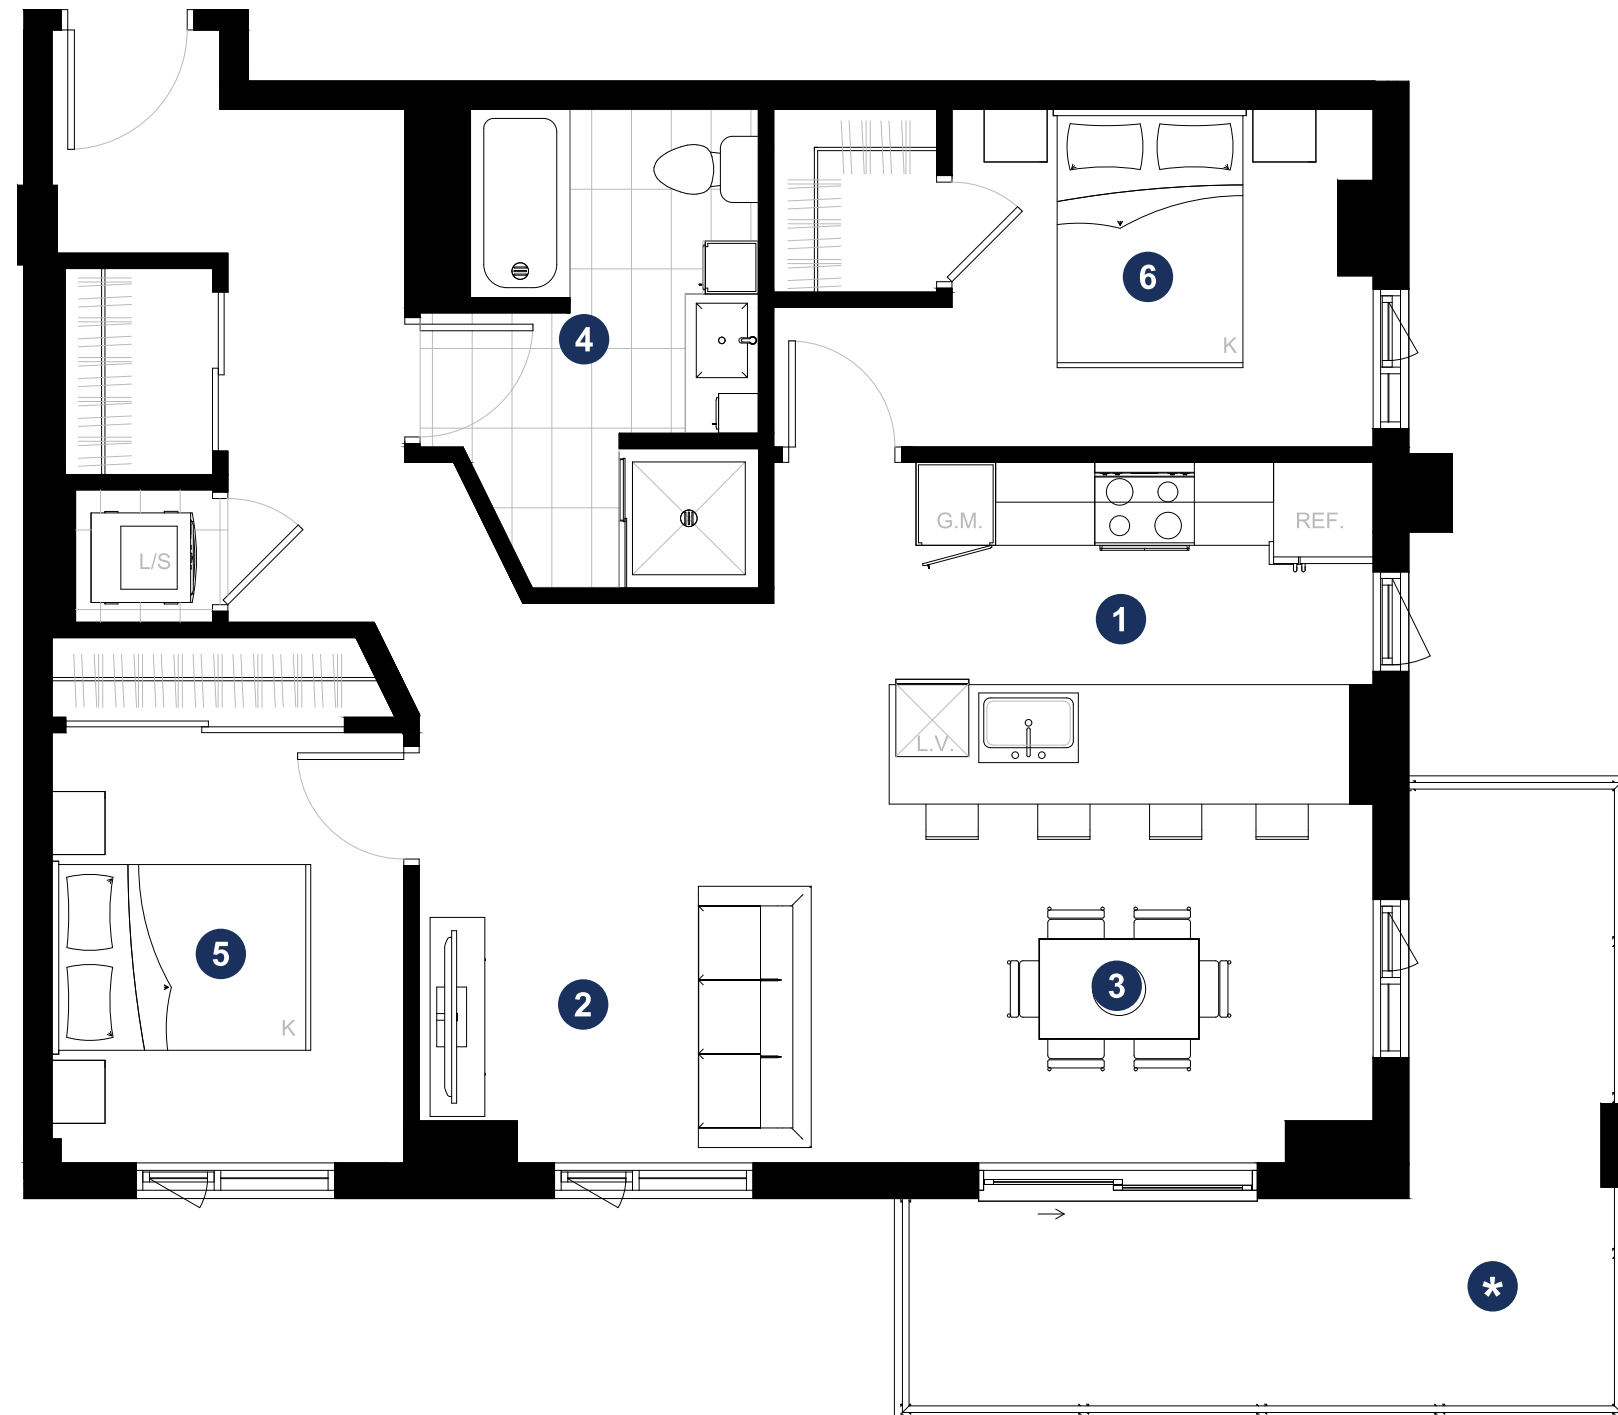

D
963 pi²/ft²

2 
1 

- 1 KITCHEN | CUISINE
12'-2" x 8'-7"
- 2 LIVING | SALON
11'-10" x 9'-1"
- 3 DINING | SALLE À MANGER
12'-2" x 9'-1"
- 4 BATHROOM 1 | SALLE DE BAIN 1
7'-3" x 12'-0"
- 5 BEDROOM 1 | CHAMBRE 1
8'-10" x 10'-10"
- 6 BEDROOM 2 | CHAMBRE 2
10'-7" x 8'-6"

* Dimensions of balconies and terraces vary. | Les dimensions des balcons et des terrasses varient.

213 / 313 / 413 / 513 / 613 / 713 /
813 / 913 / 1013